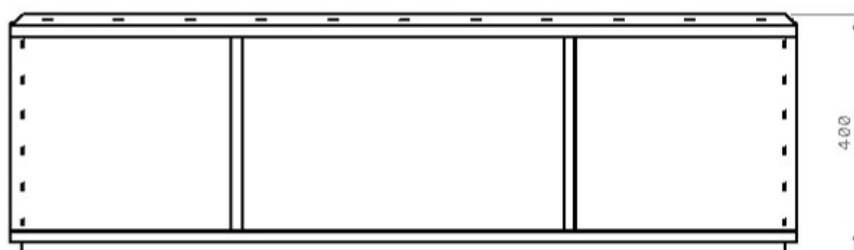

GlammFire

GlammBox 3D Plus

Dimensions

GlammBox 3D Plus	A	B	C
500	654	813	770
1000	654	1322	1279
1500	654	1837	1794
2000	654	2346	2303
2500	654	2861	2818
3000	654	3370	3327

Supply Cord// Schuko CEE