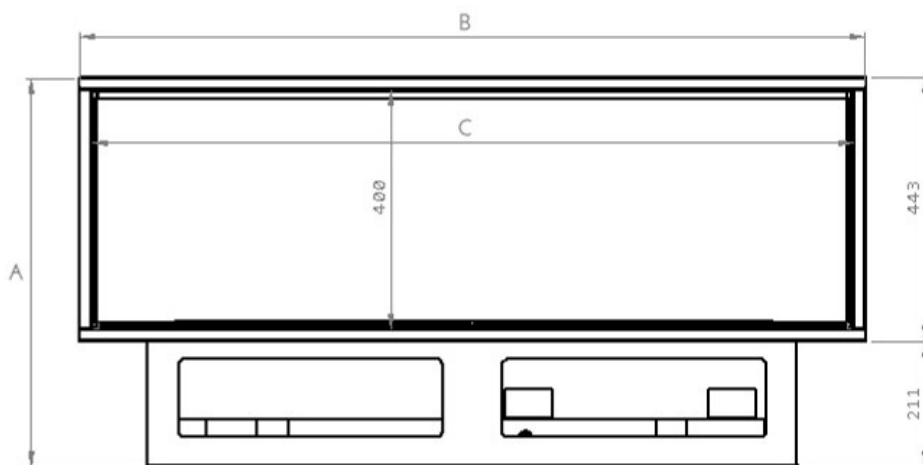

GlammFire

GlammBox 3D Plus

Dimensions

GlammBox 3D Plus	A	B	C
500	654	813	770
1000	654	1322	1279
1500	654	1837	1794
2000	654	2346	2303
2500	654	2861	2818
3000	654	3370	3327

Supply Cord// Schuko CEE