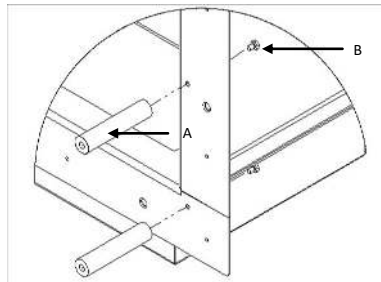

GlammFire

GlammBox 450

Assembly / Disassembly of Glass Supports

Important: Before starting the assembly of your fireplace do not forget to put the Glass Support Base on first.

Screw B in A