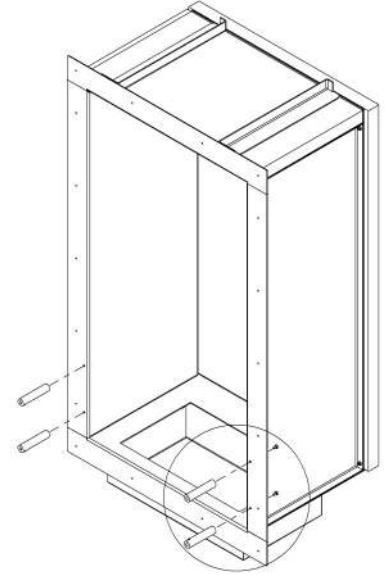

GlammFire

GlammBox 450

Assembly / Disassembly of Glass Supports

Important: Before starting the assembly of your fireplace do not forget to put the Glass Support Base on first.

Screw B in A