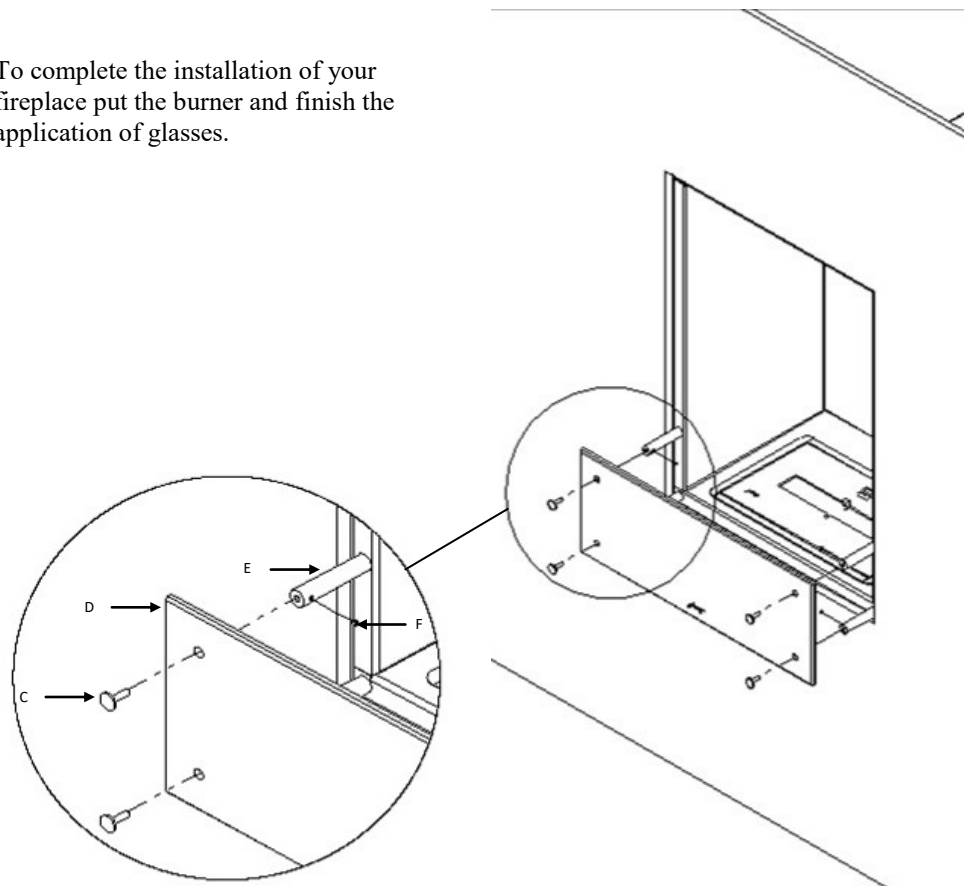

GlammFire

GlammBox 450

To complete the installation of your fireplace put the burner and finish the application of glasses.

Place C in E and screw F in order to fix glass D

GlammFire

Recuperadores Pachinha Lda.
Zona Industrial da Lagoa, Lote G1
Rua da Suíça, nº213
4950-850 CORTES - MONÇÃO
PORTUGAL

Tel(+351) 251 654 800
Fax(+351) 251 654 801
info@glammfire.com
www.glammfire.com

glamm®
fire