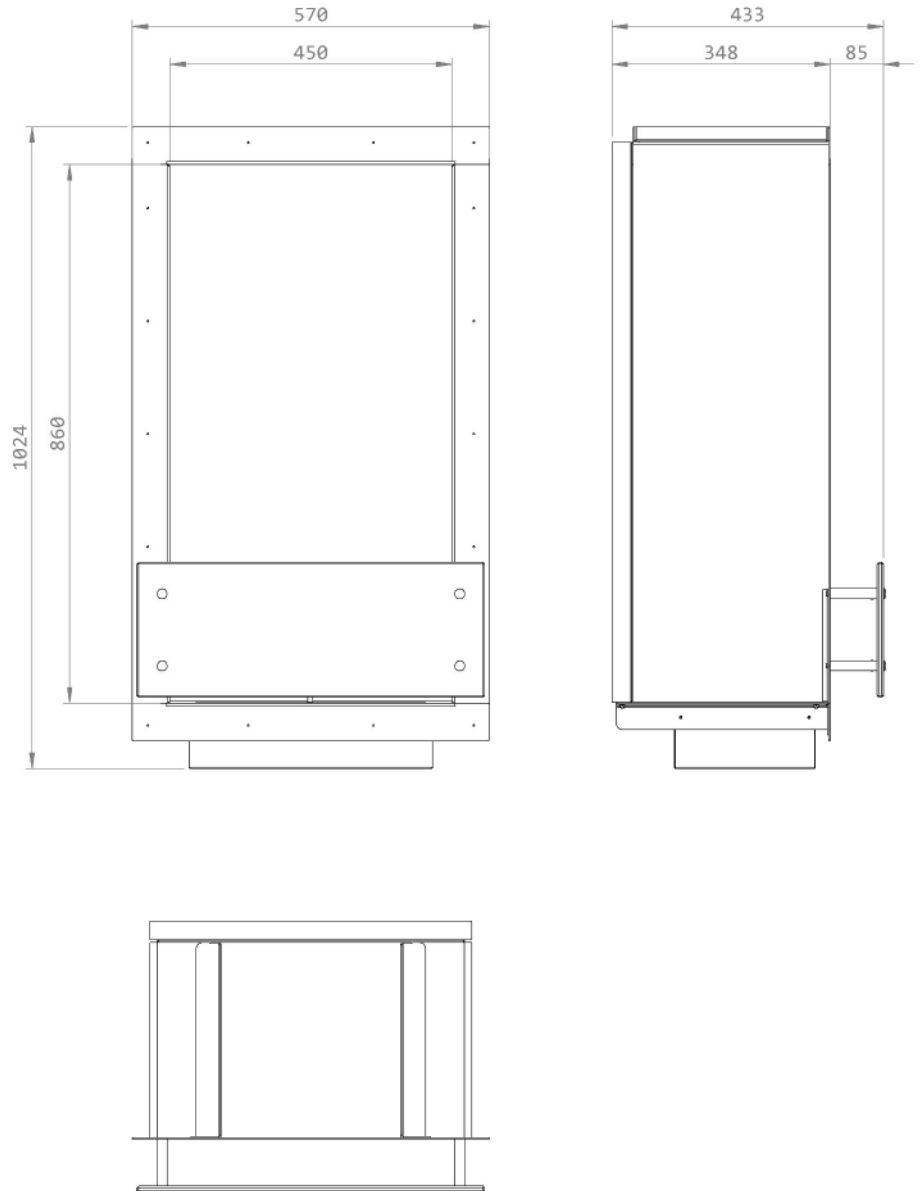

GlammFire

GlammBox 450

GlammFire

Recuperadores Pachinha Lda.
Zona Industrial da Lagoa, Lote G1
Rua da Suíça, nº213
4950-850 CORTES - MONÇÃO
PORTUGAL

Tel(+351) 251 654 800
Fax(+351) 251 654 801
info@glammfire.com
www.glammfire.com

glamm®
fire

PT03858-B