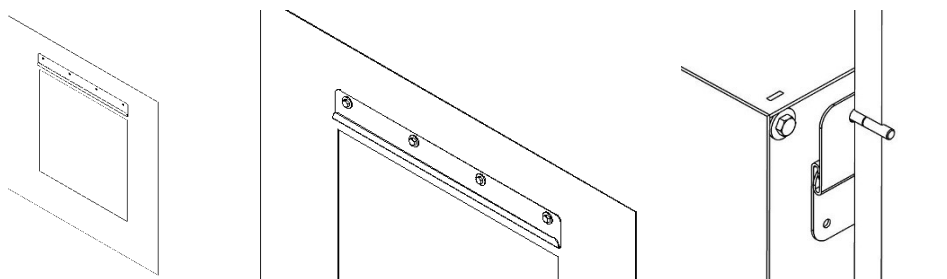

Tel(+351) 251 654 800
Fax(+351) 251 654 801
info@glammfire.com
www.glammfire.com

glamm[®]
fire

GlammFire

Lotus/Téa

Installation procedures

Put the jig to the desired height
Screw the fireplace wall bracket
Put the fireplace in the wall bracket