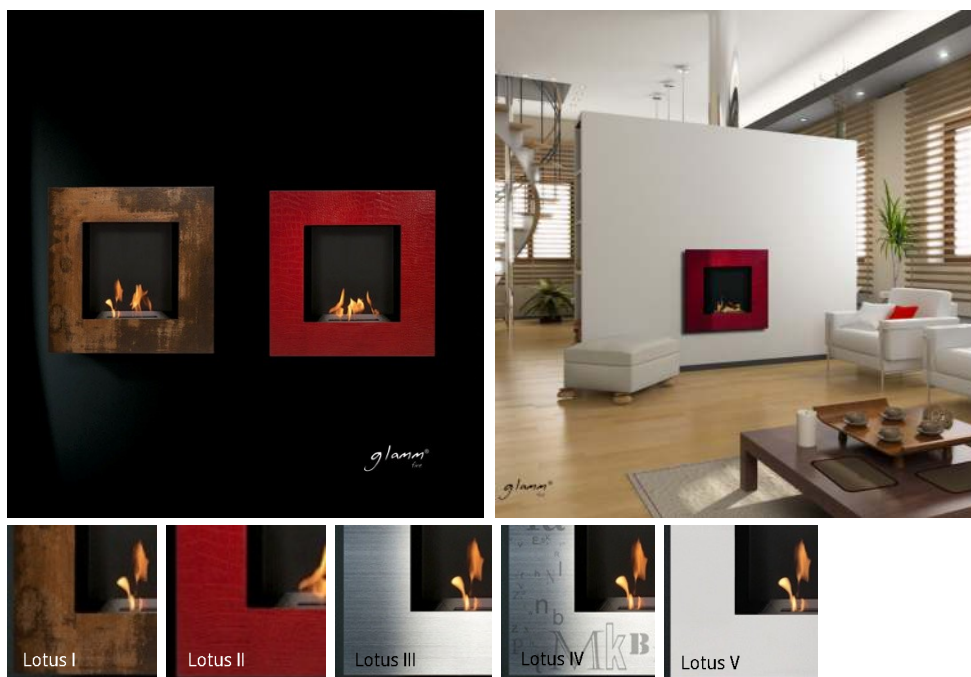

GlammFire

Lotus/Téa

Fire Wonderland

Materials//

Lotus I /rusted corten steel door

Lotus II /leather covered door – “Mississippi red” / “Montana black”

Lotus III /Brushed stainless steel door

Lotus IV /Brushed stainless steel door with custom letters

Lotus V /Lacquered steel door

OP // black, red, cream

Inspired by the most beautiful masterpieces of painting, framed in unique and custom frames, Lotus takes all versatility and luxury in urban loft environments, spreading feelings of sensuality and meditation sensations.

Dimensions//750 h x 750 w x 293,4 d mm

Weight//54,2 kg

Accessories// Lotus II/Leather choice

Protection// temperature resistant glass

Packing Dimensions// 520 h x 940 w x 880 d mm

Total Weight// 99,39 kg

Burner 2// 2 litres (liquid bioethanol)

Lotus/Téa

Fire Wonderland

Materials//

Téa I /black painted steel door with brushed stainless steel rim

Téa II /Brushed stainless steel door

With a true spider inspiration, Téa is a model full of energy and the expression of nature. Its decorative versatility acquires its fullness in bold and different environments.