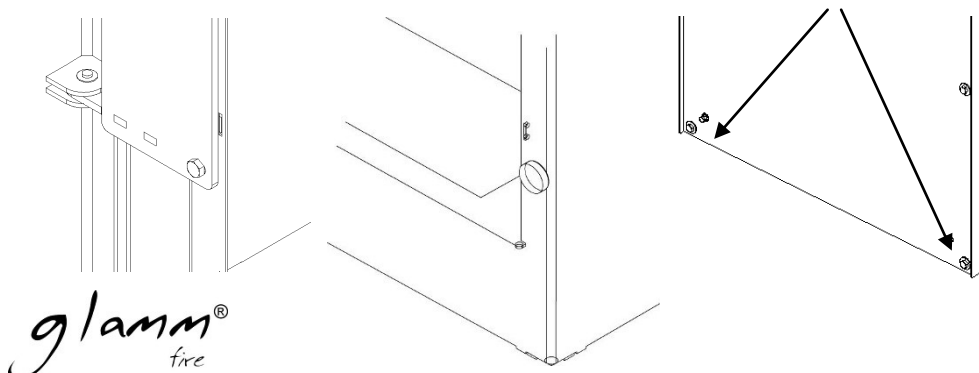

glamm®
fire