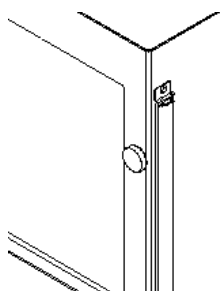

Dimensions//750 h x 750 w x 293,4 d mm

Weight//51,5 kg

Accessories// - -

Packing Dimensions// 520 h x 940 w x 880 d mm

Total Weight// 97,1 kg

Burner 2// 2 litres (liquid bioethanol)

Power// 3,40 kW

Burning time// Position min. 2 litres/ 8h

Tel(+351) 251 654 800
Fax(+351) 251 654 801
info@glammfire.com
www.glammfire.com

glamm[®]
fire

GlammFire

Lotus/Téa

Installation procedures

Put the jig to the desired height
Screw the fireplace wall bracket
Put the fireplace in the wall bracket

Key Storage

Regulation Procedures

A: Horizontal levelling

B: Magnets adjustment

C: Vertical adjustment

GlammFire

Recuperadores Pachinha Lda.
Zona Industrial da Lagoa, Lote G1
4950-850 CORTES - MONÇÃO
PORTUGAL