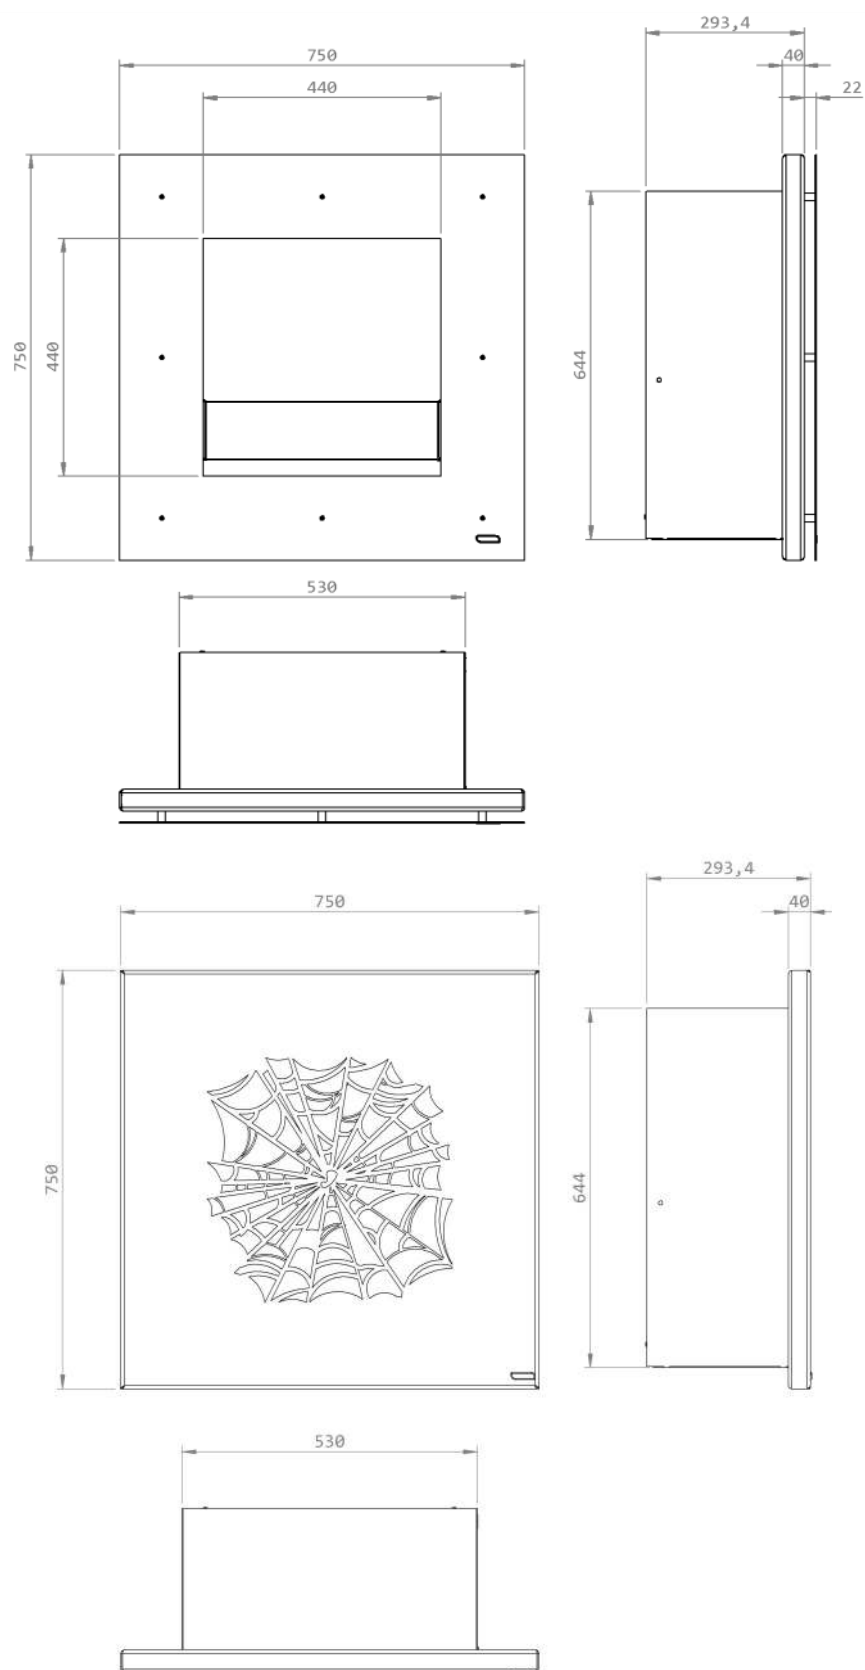

GlammFire

Lotus/Téa

GlammFire

Recuperadores Pachinha Lda.
Zona Industrial da Lagoa, Lote G1
4950-850 CORTES - MONÇÃO
PORTUGAL

Tel(+351) 251 654 800
Fax(+351) 251 654 801
info@glammfire.com
www.glammfire.com

glamm®
fire

PT02544-C