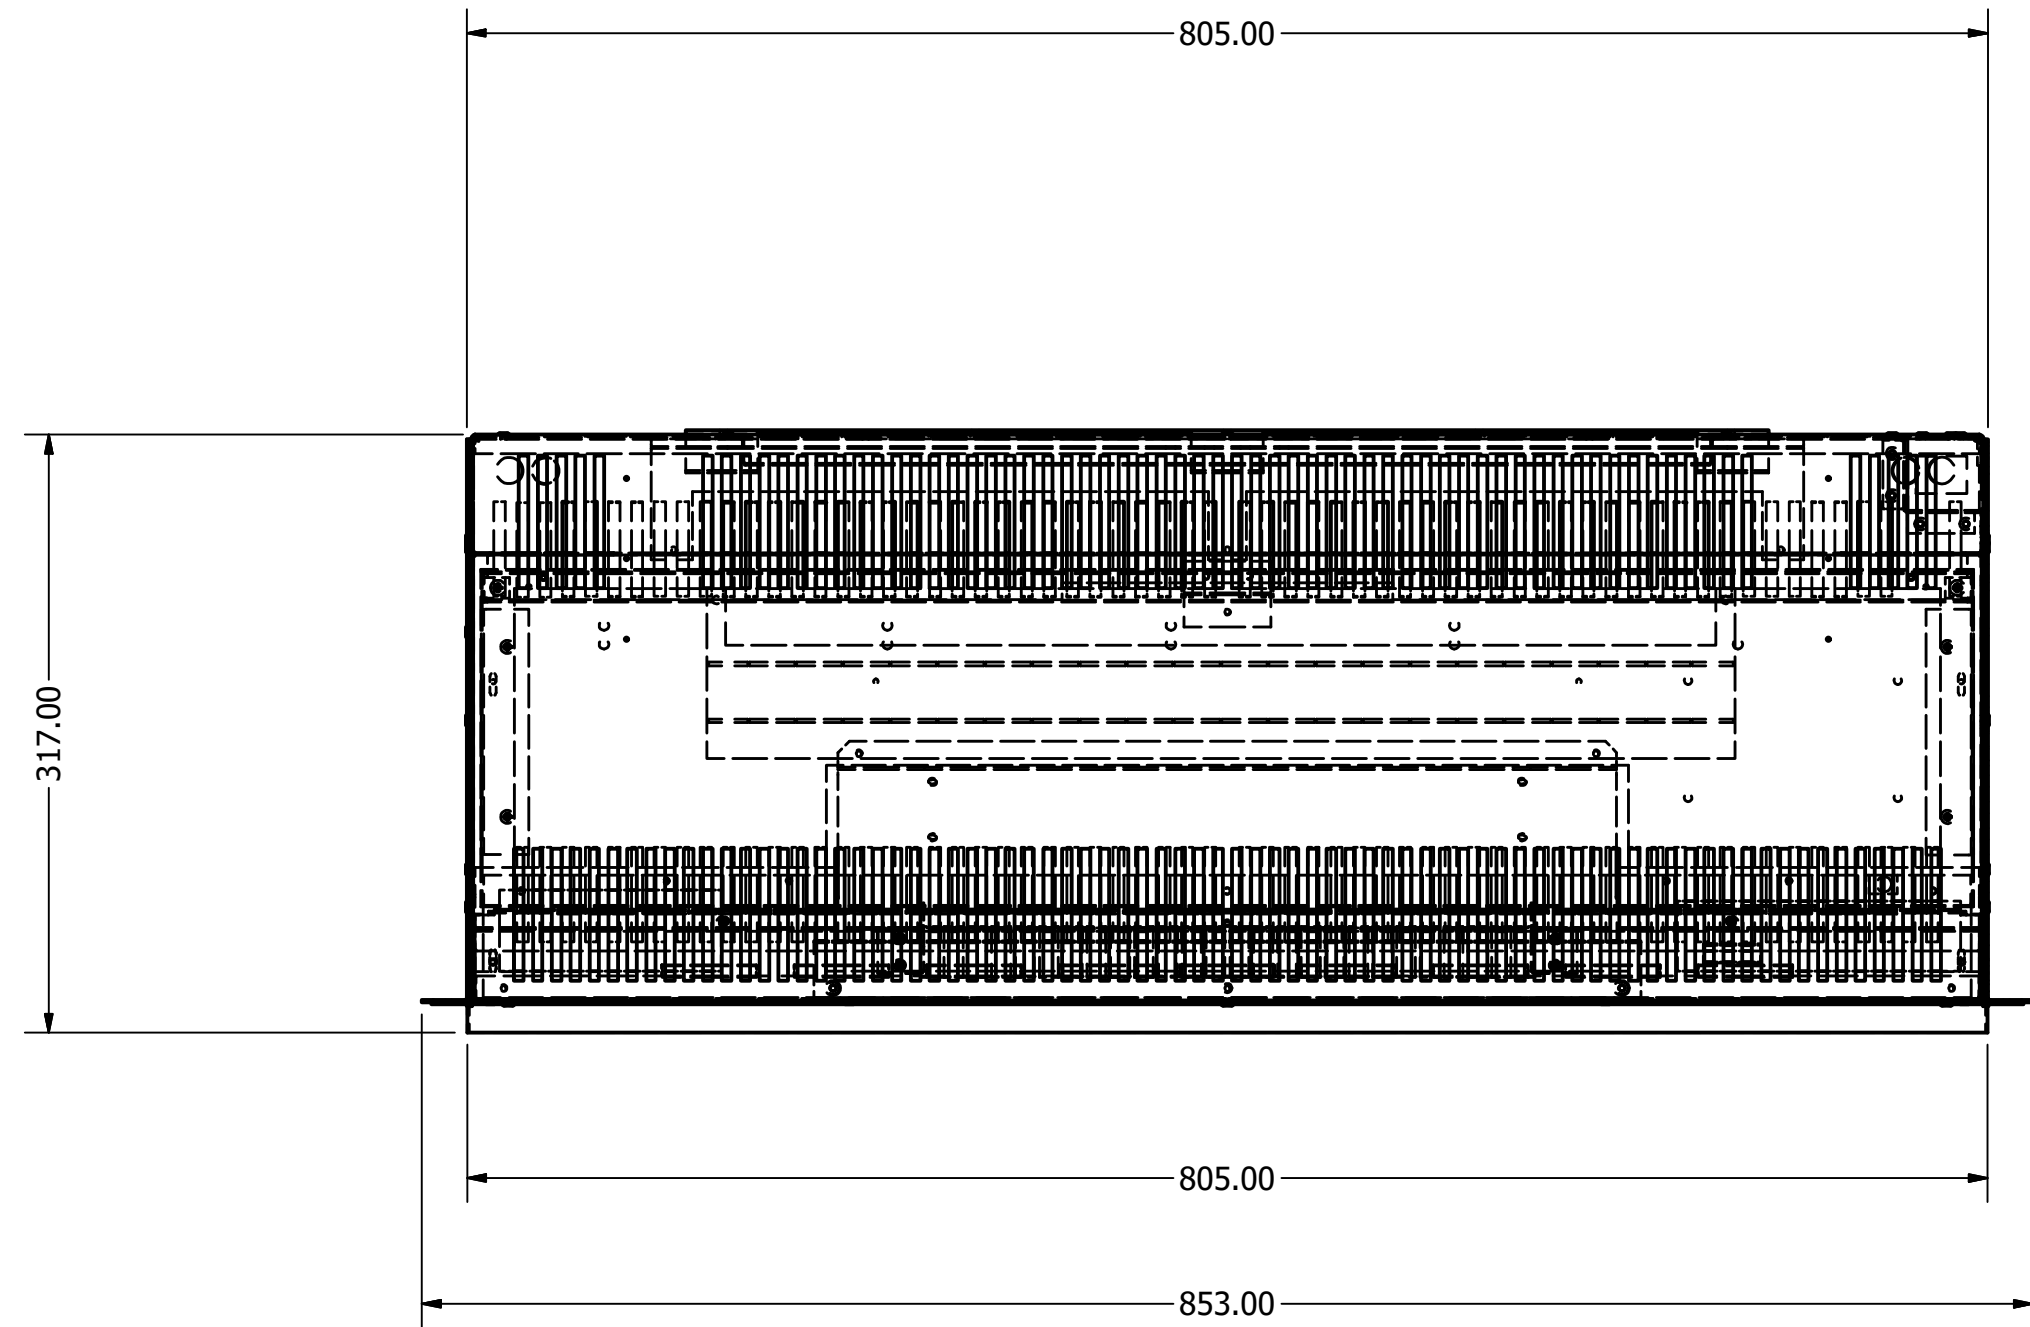

8 7 6 5 4 3 2 1

D

C

B

A

D

C

B

A

DRAWN	01/01/2018	ELEMENT4 B.V.		
CHECKED		TITLE		
QA		MODEL: MODORE 80H-e		
MFG		SIZE	DWG NO	REV
APPROVED		D		
		SCALE	1 / 4	SHEET 1 OF 1

8 7 6 5 4 3 2 1