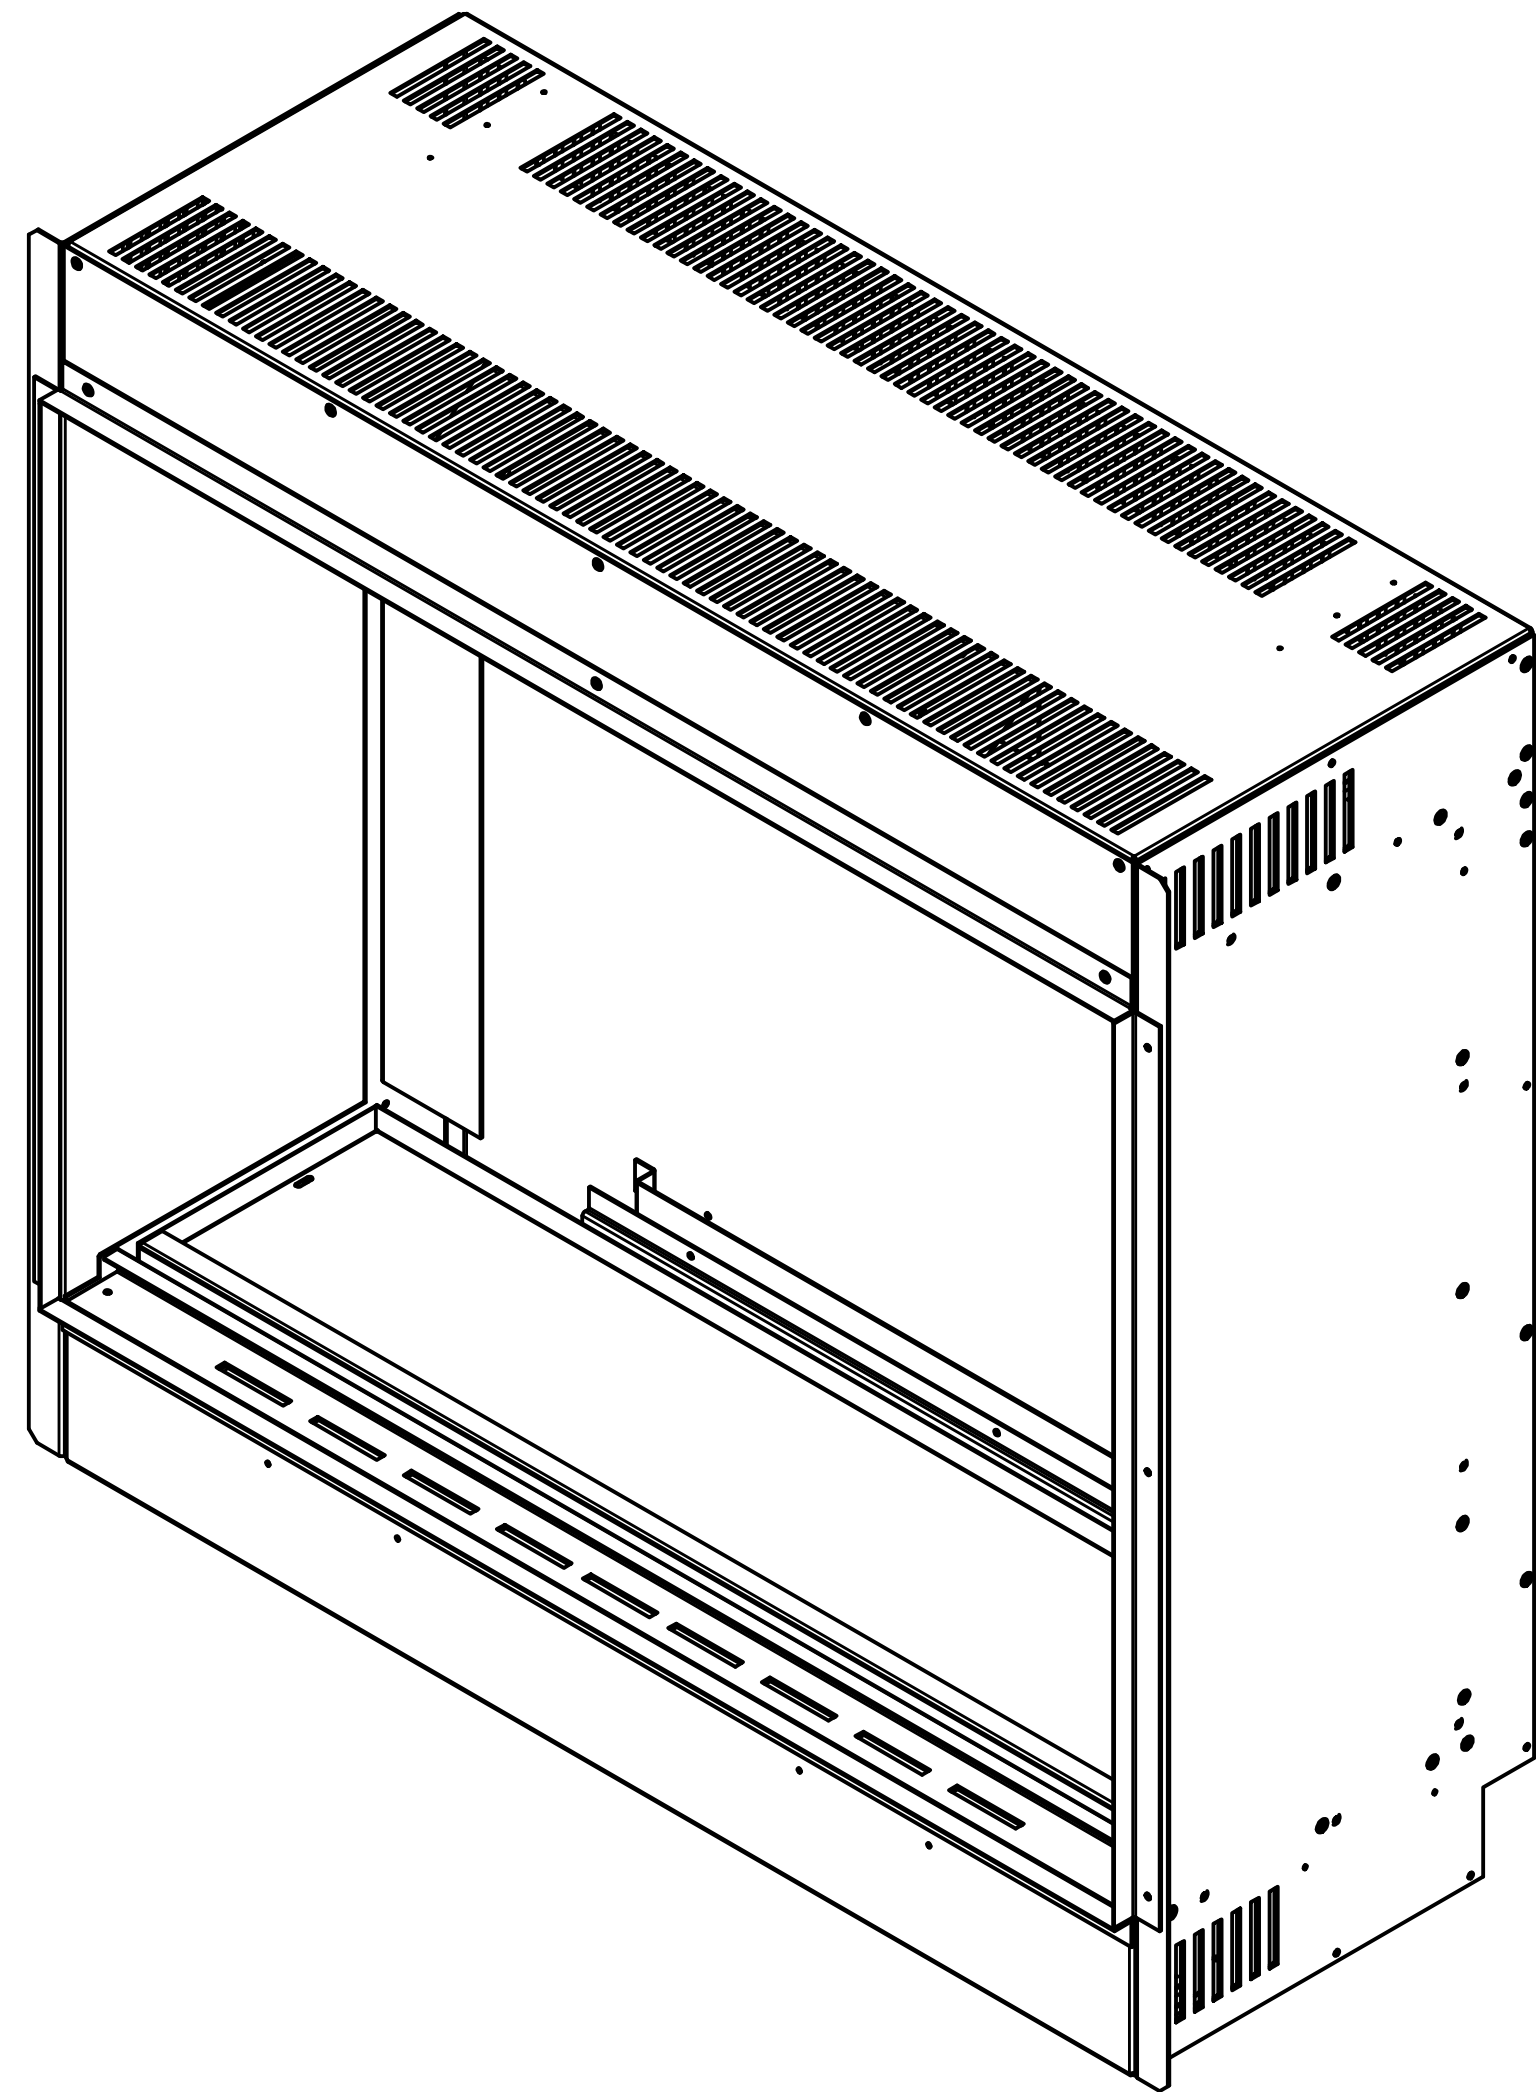

8 7 6 5 4 3 2 1

D

C

B

A

D

C

B

A

DRAWN	01/01/2018	ELEMENT4 B.V.		
CHECKED		TITLE		
QA		MODEL: MODORE 80H-e		
MFG		SIZE	DWG NO	REV
APPROVED		D		
		SCALE	1 / 4	SHEET 1 OF 1

8 7 6 5 4 3 2 1