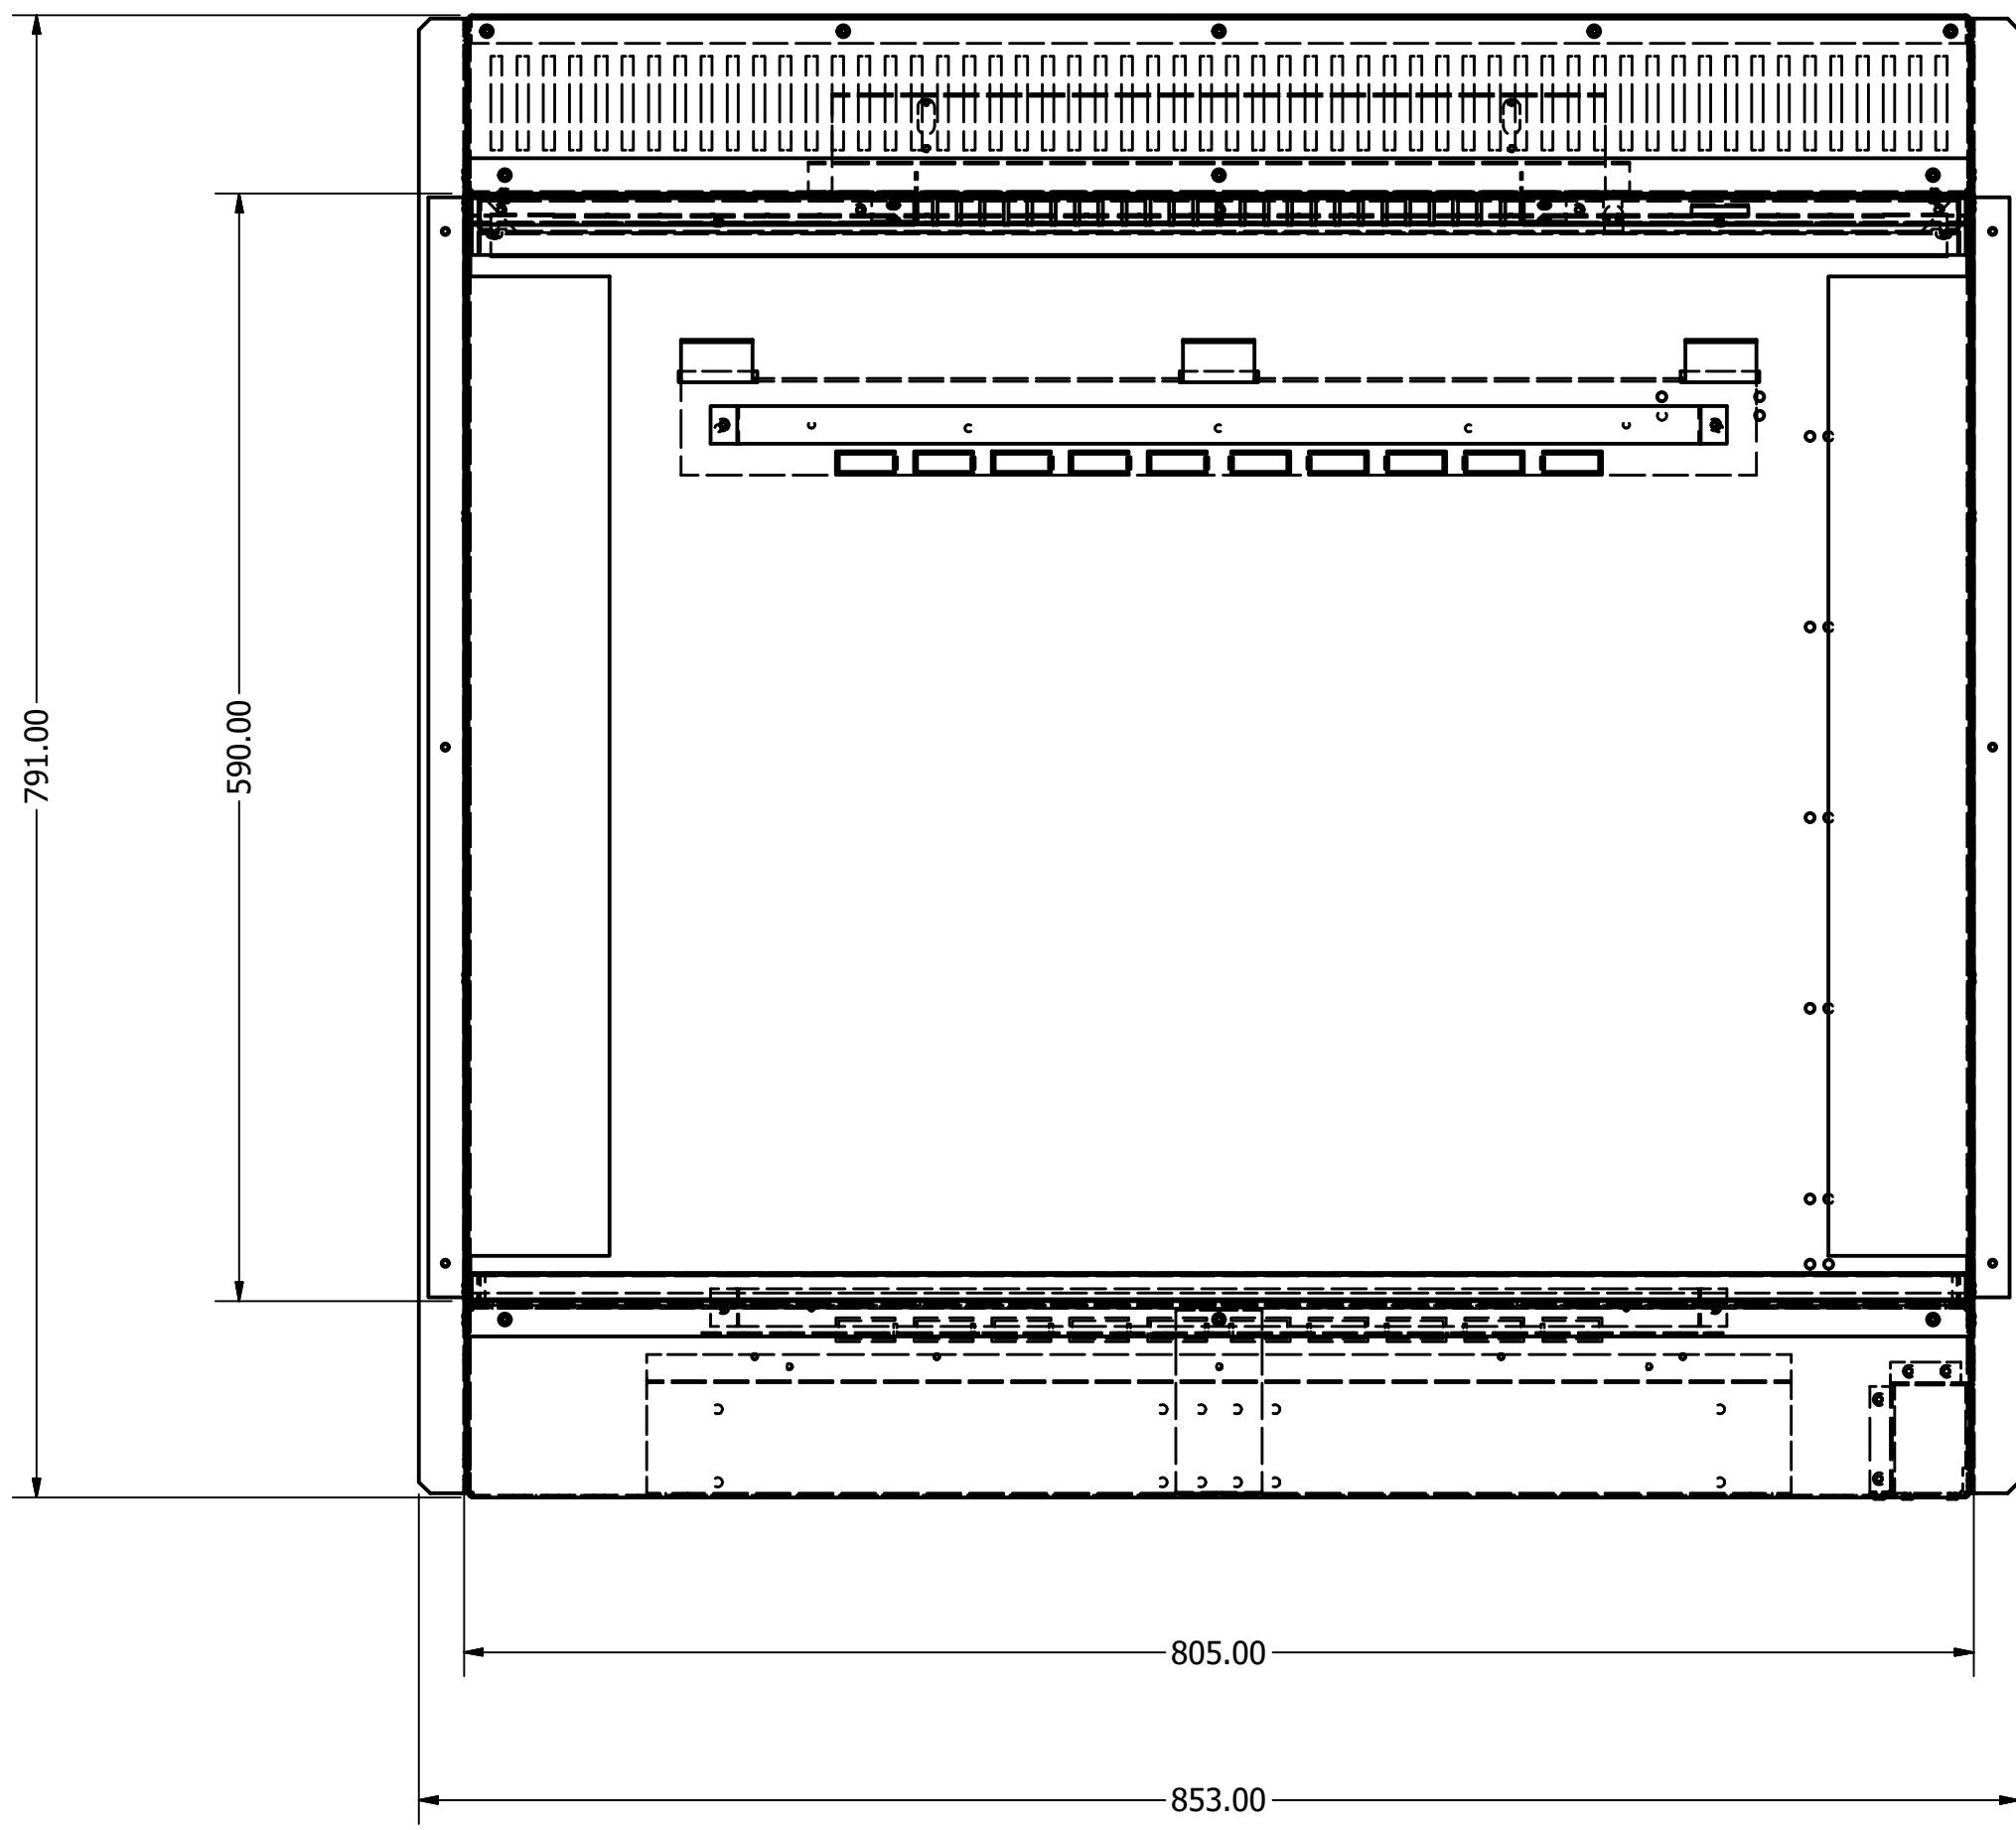

8 7 6 5 4 3 2 1

D

C

B

A

D

C

B

A

DRAWN	01/01/2018	ELEMENT4 B.V.		
CHECKED		TITLE		
QA		MODEL: MODORE 80H-e		
MFG		SIZE	DWG NO	REV
APPROVED		D		
		SCALE	1 / 4	SHEET 1 OF 1

8 7 6 5 4 3 2 1