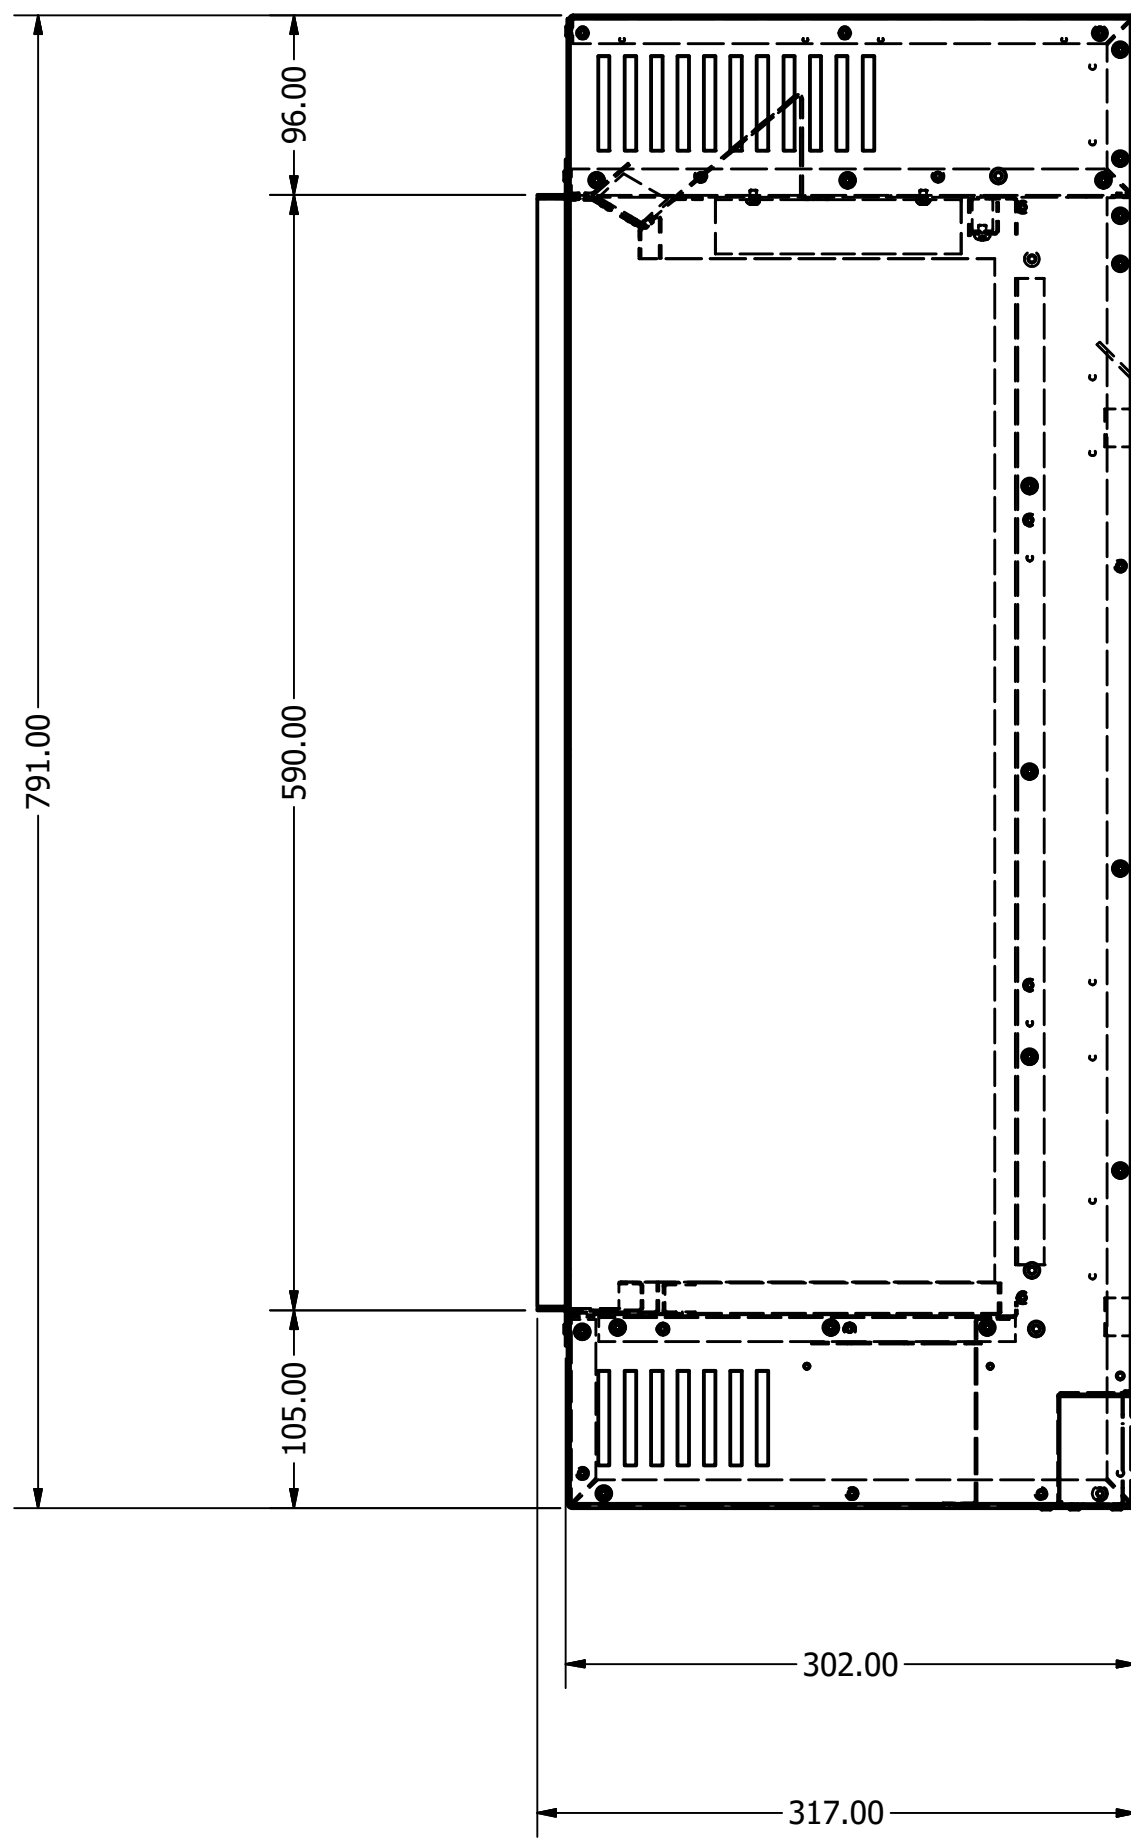

8 7 6 5 4 3 2 1

D

C

B

A

D

C

B

A

DRAWN	01/01/2018	ELEMENT4 B.V.		
CHECKED		TITLE		
QA		MODEL: MODORE 80H-e		
MFG		SIZE	DWG NO	REV
APPROVED		D		
		SCALE	1 / 4	SHEET 1 OF 1

8 7 6 5 4 3 2 1