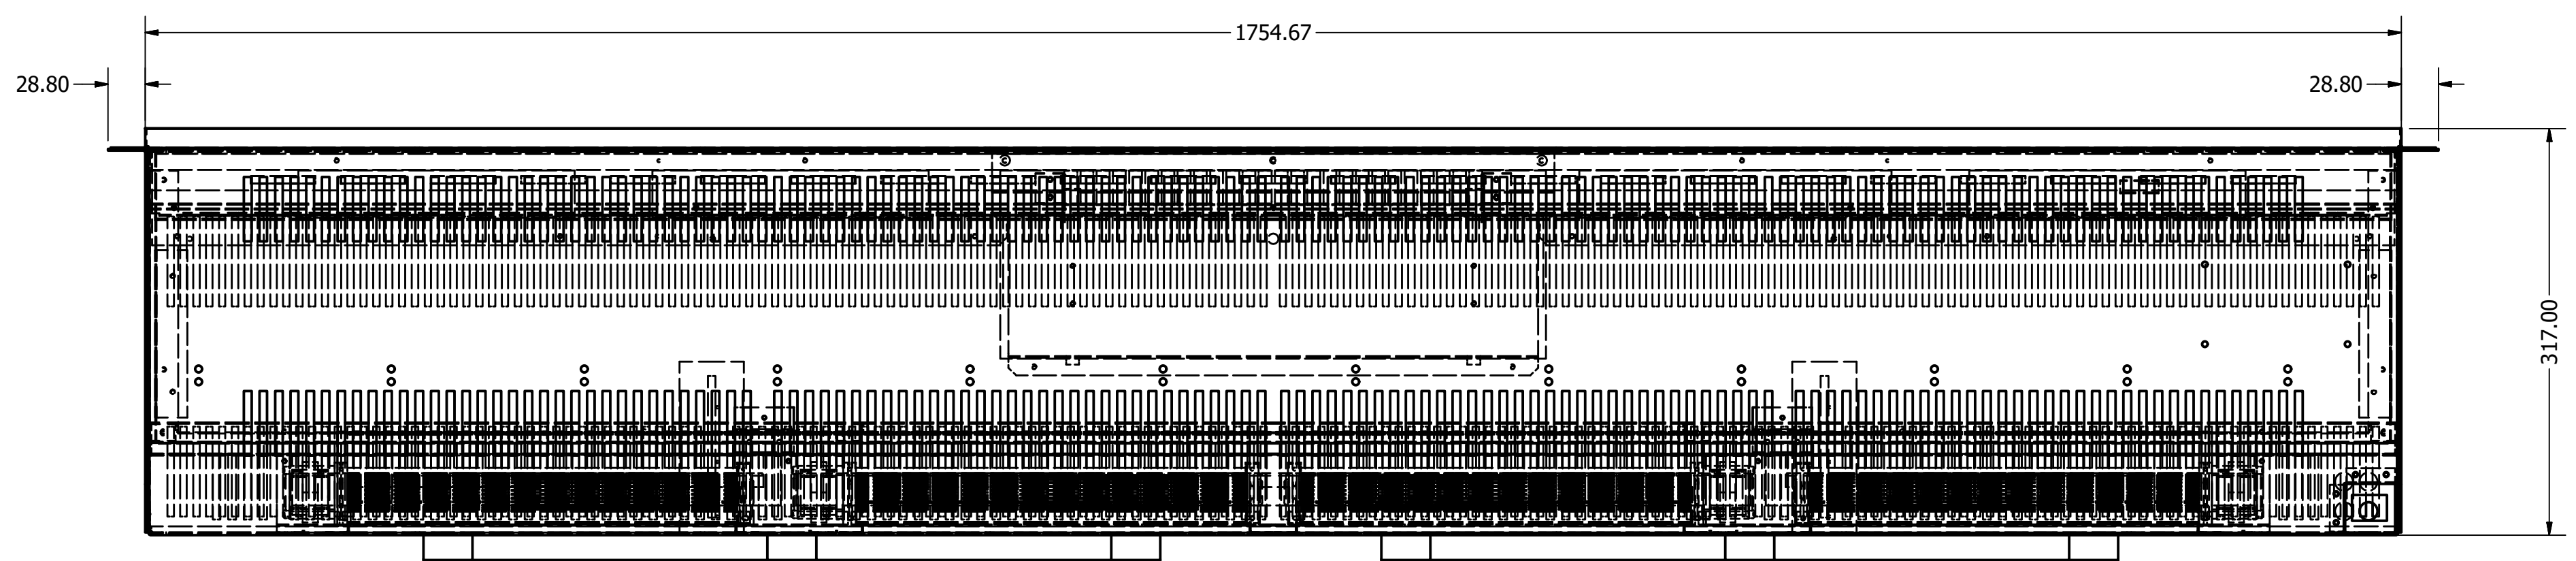

8 7 6 5 4 3 2 1

DRAWN	01/01/2018	ELEMENT4 B.V.		
CHECKED		TITLE MODEL: MODORE 180-e		
QA				
MFG				
APPROVED				
		SIZE D	DWG NO	REV
		SCALE 1 / 4	SHEET 1 OF 1	

8 7 6 5 4 3 2 1