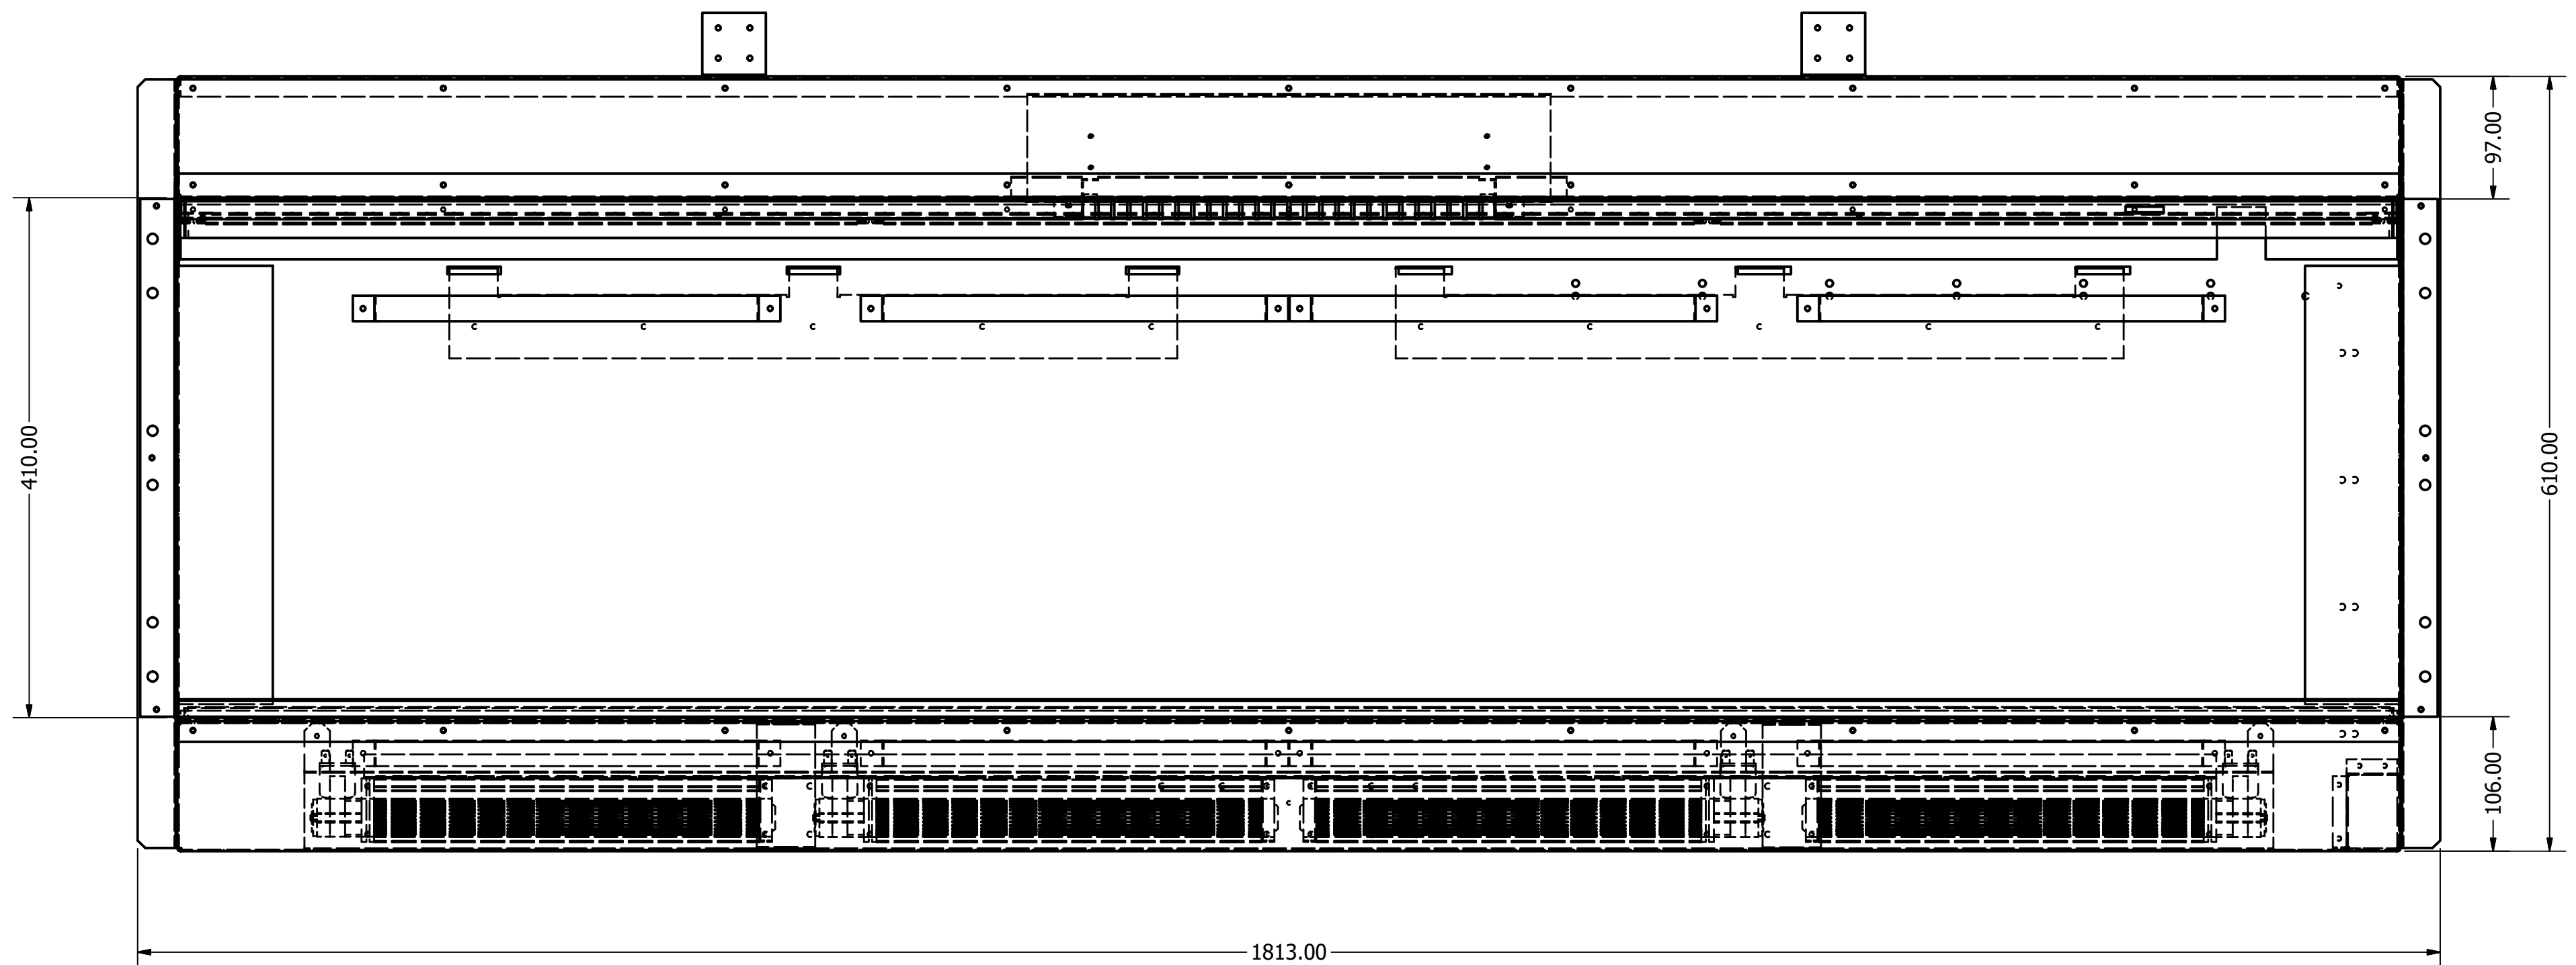

8 7 6 5 4 3 2 1

DRAWN	01/01/2018	ELEMENT4 B.V.		
CHECKED		TITLE MODEL: MODORE 180-e		
QA				
MFG				
APPROVED				
		SIZE D	DWG NO	REV
		SCALE 1 / 4	SHEET 1 OF 1	

8 7 6 5 4 3 2 1