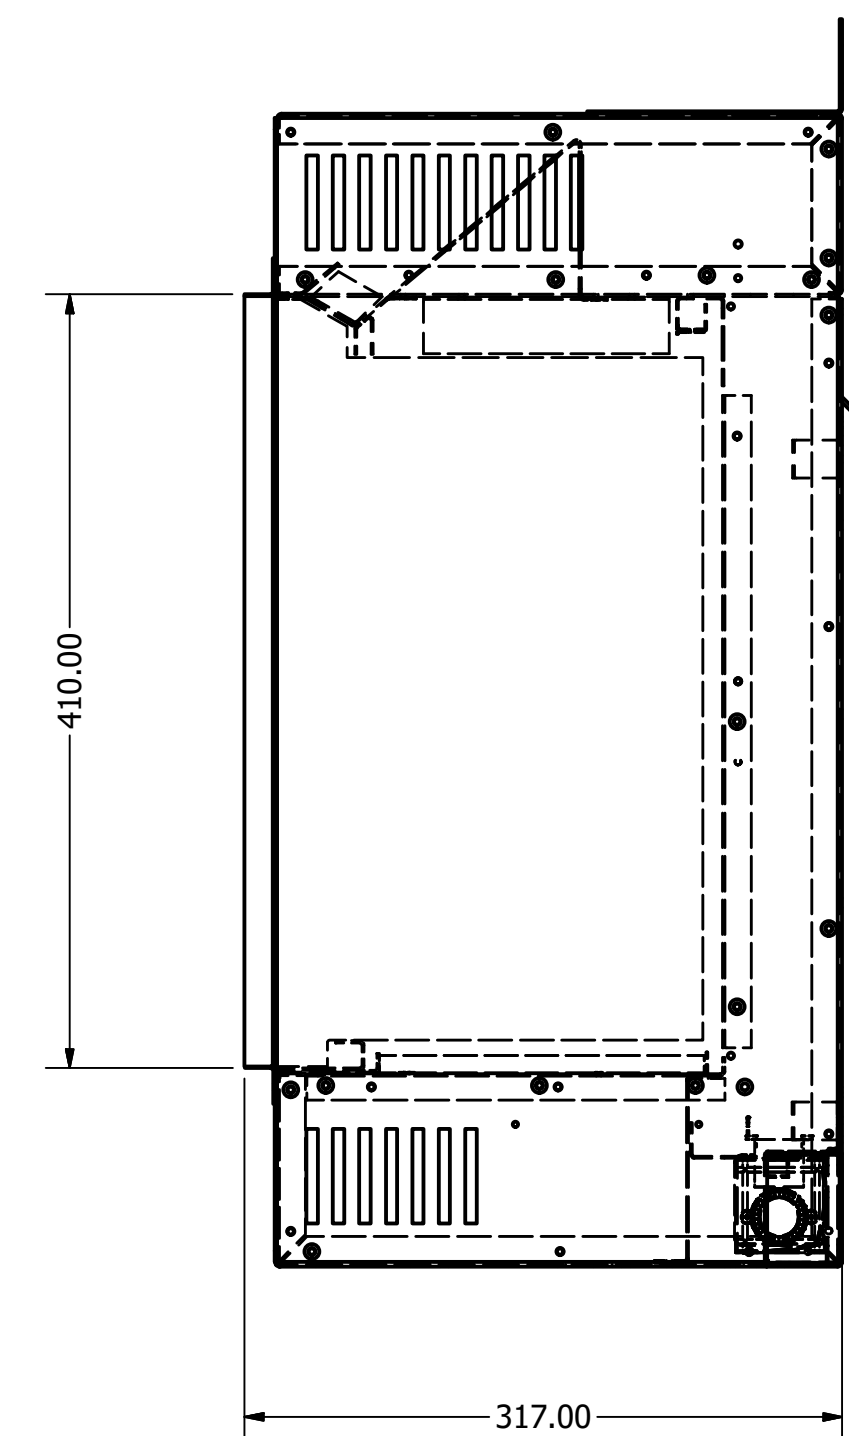

8 7 6 5 4 3 2 1

DRAWN	01/01/2018	ELEMENT4 B.V.		
CHECKED		TITLE MODEL: MODORE 180-e		
QA				
MFG				
APPROVED				
		SIZE D	DWG NO	REV
		SCALE 1 / 4	SHEET 1 OF 1	

8 7 6 5 4 3 2 1